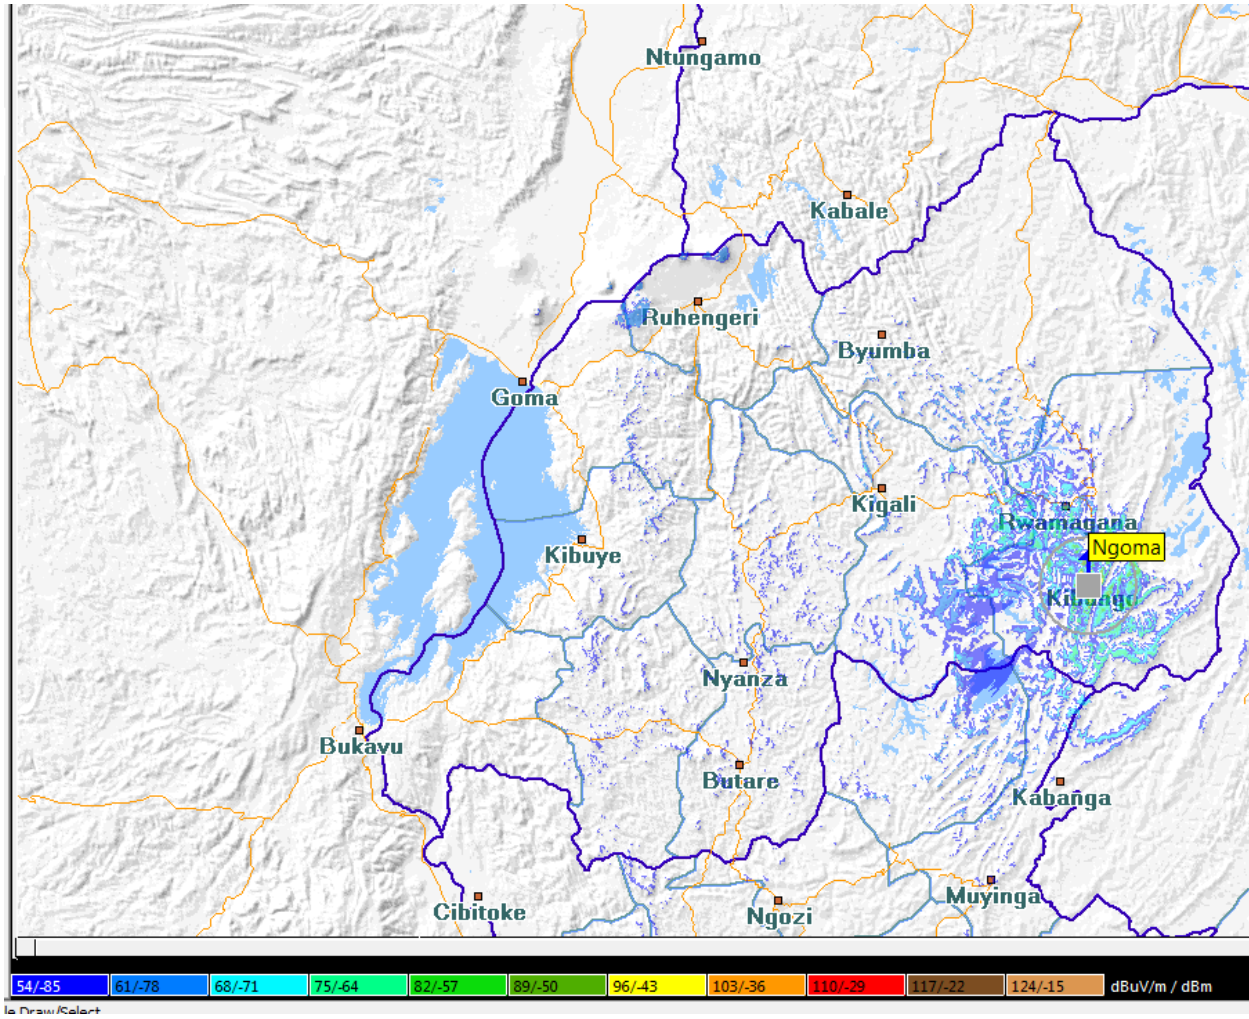

Image 10: Approximate coverage of Isangano radio

Image 11: Approximate Radio coverage for Ishingiro Radio

Image 12: Approximate Radio coverage for Izubas radio

Fig2: PANAFRICA Network Group Ltd Digital TV Network Coverage