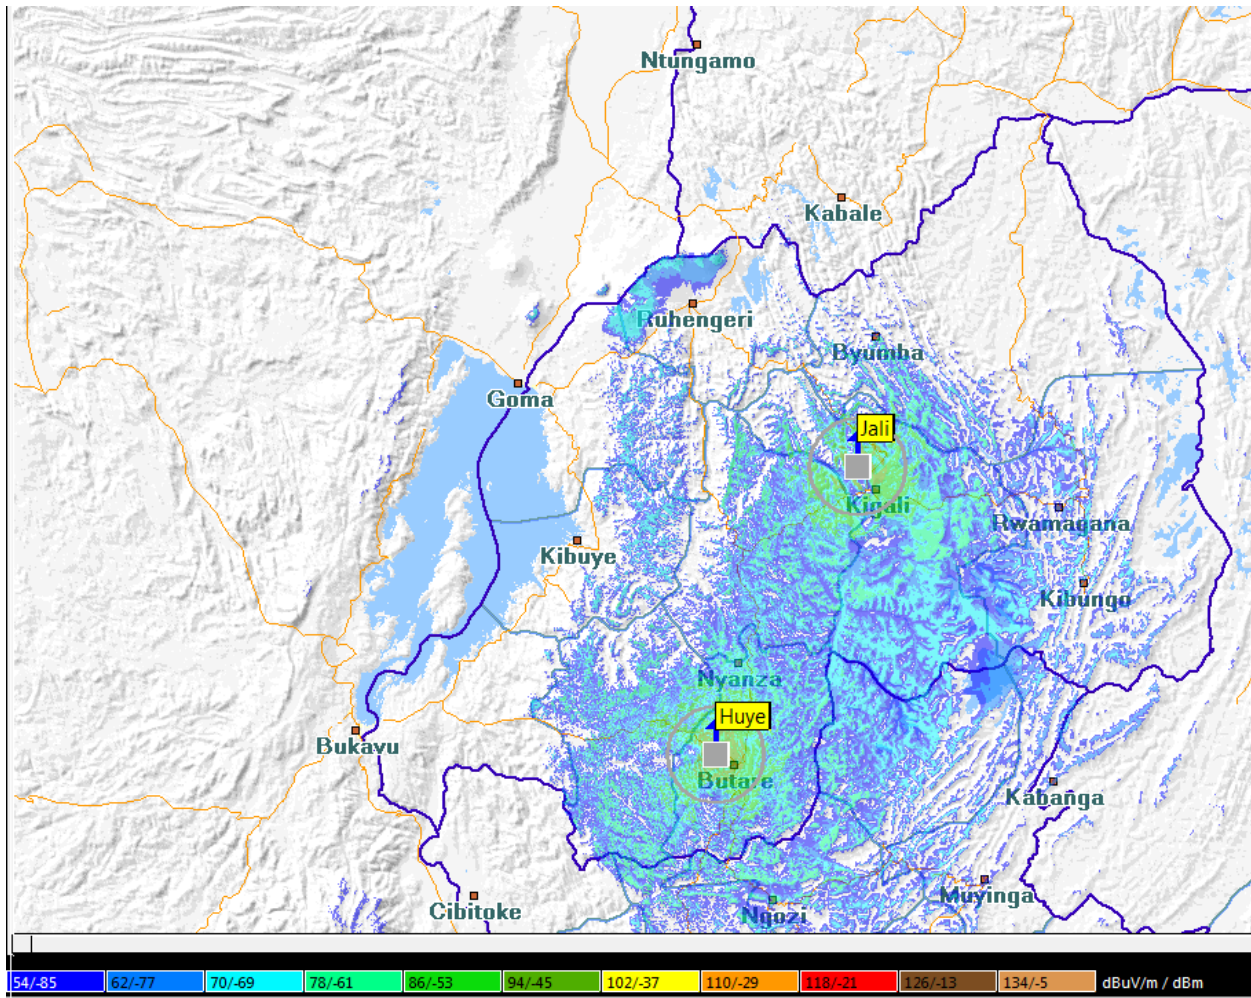

Image 1: Approximate coverage of Radio Rwanda

Image 2: Approximate coverage of Radio Maria

Image3: Approximate coverage of KT Radio

Image 5: Approximate coverage of Radio10 FM

Image 6: Approximate coverage of Radio Flash FM

Image 7: Approximate coverage of Voice of Hope Radio

Image 8: Approximate coverage of Salus Radio

Image 9: Approximate coverage of FM stations with one transmitter of 1 KW in Kigali (Jali site)

(City Radio, Isango star, K-FM, Huguka Radio, Radio one, Authentic, Inkoramutima Radio, Voice of Africa, Imanzi Radio, Kiss FM, Royal FM, Hot FM, Radio Umucyo, Voice of America, Fine FM, Life radio, Sana Radio, Vision Radio & RFI).