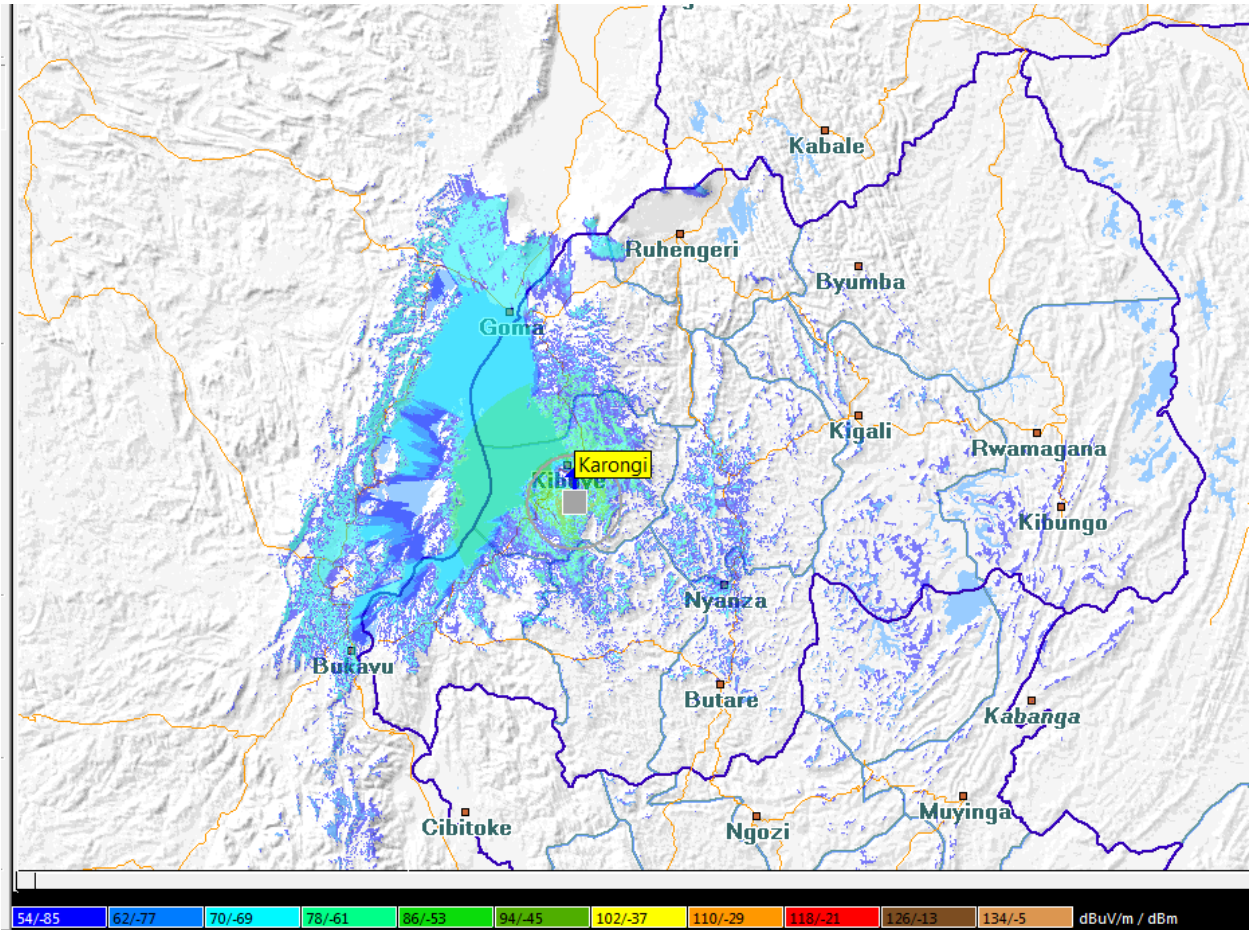

Image 10: Approximate coverage of Isangano radio

Image 11: Approximate Radio coverage for Ishingiro Radio

Image 12: Approximate Radio coverage for Izubas radio

Fig2: PANAFRICA Network Group Ltd Digital TV Network Coverage