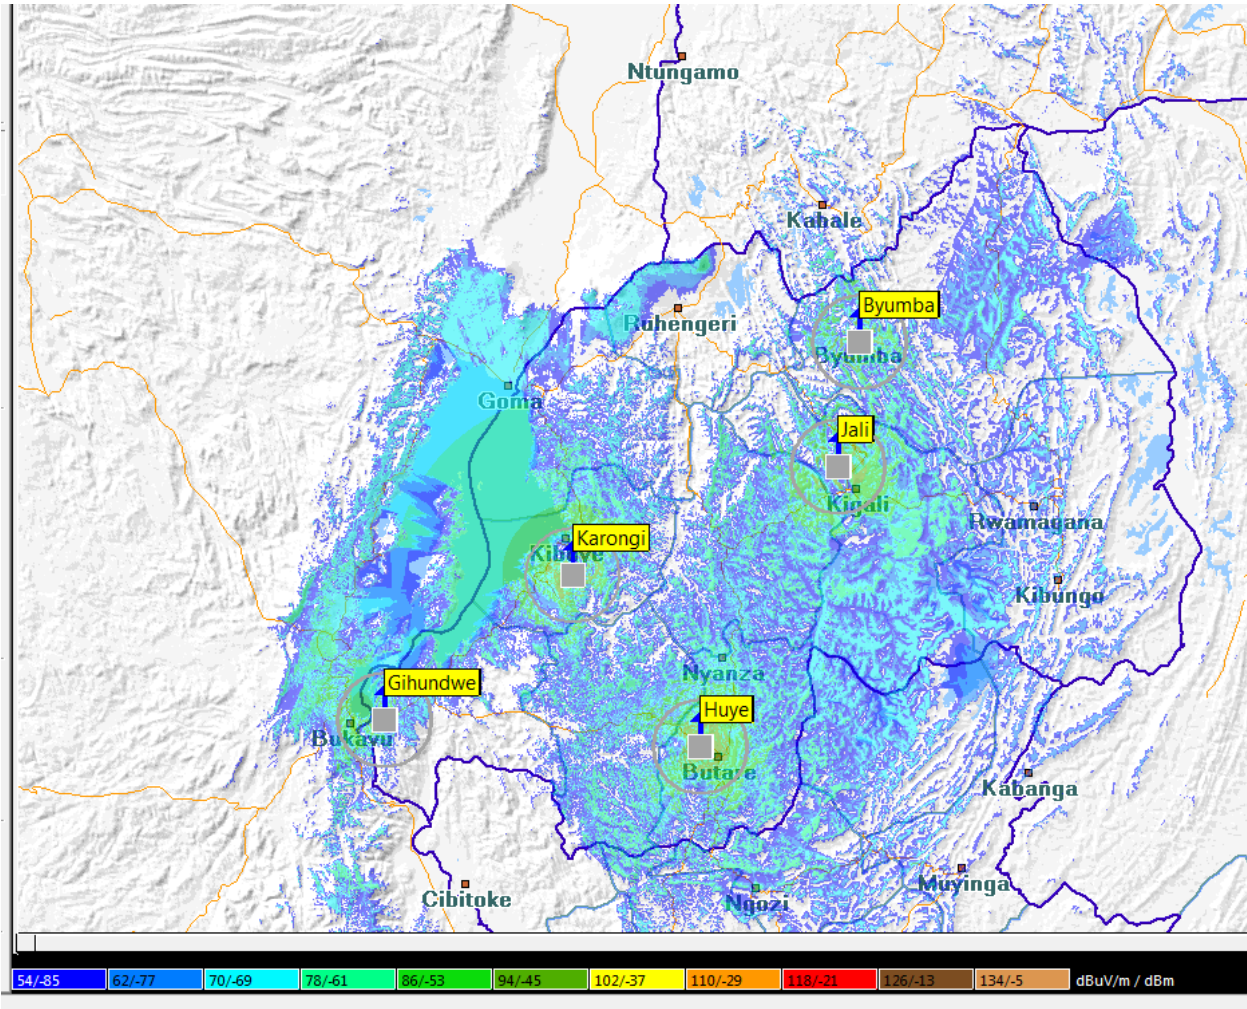

2. The coverage of FM radio stations on maps

The coverage analysis was done using the parameters assigned in the licenses and below are the general parameters assigned;

- Antenna height above ground level: 50m
- Signal type: FM Stereo for Radio
- Transmitter power: 1 KW
- Antenna gain: 8 dBi
- Propagation model: Fresnel method

Image 1: Approximate coverage of Radio Rwanda

Image 2: Approximate coverage of Radio Maria

Image3: Approximate coverage of KT Radio

Image 5: Approximate coverage of Radio10 FM

Image 6: Approximate coverage of Radio Flash FM

Image 7: Approximate coverage of Voice of Hope Radio

Image 8: Approximate coverage of Salus Radio

Image 9: Approximate coverage of FM stations with one transmitter of 1 KW in Kigali (Jali site)

(City Radio, Isango star, K-FM, Huguka Radio, Radio one, Authentic, Inkoramutima Radio, Voice of Africa, Imanzi Radio, Kiss FM, Royal FM, Hot FM, Radio Umucyo, Voice of America, Fine FM, Life radio, Sana Radio, Vision Radio & RFI).