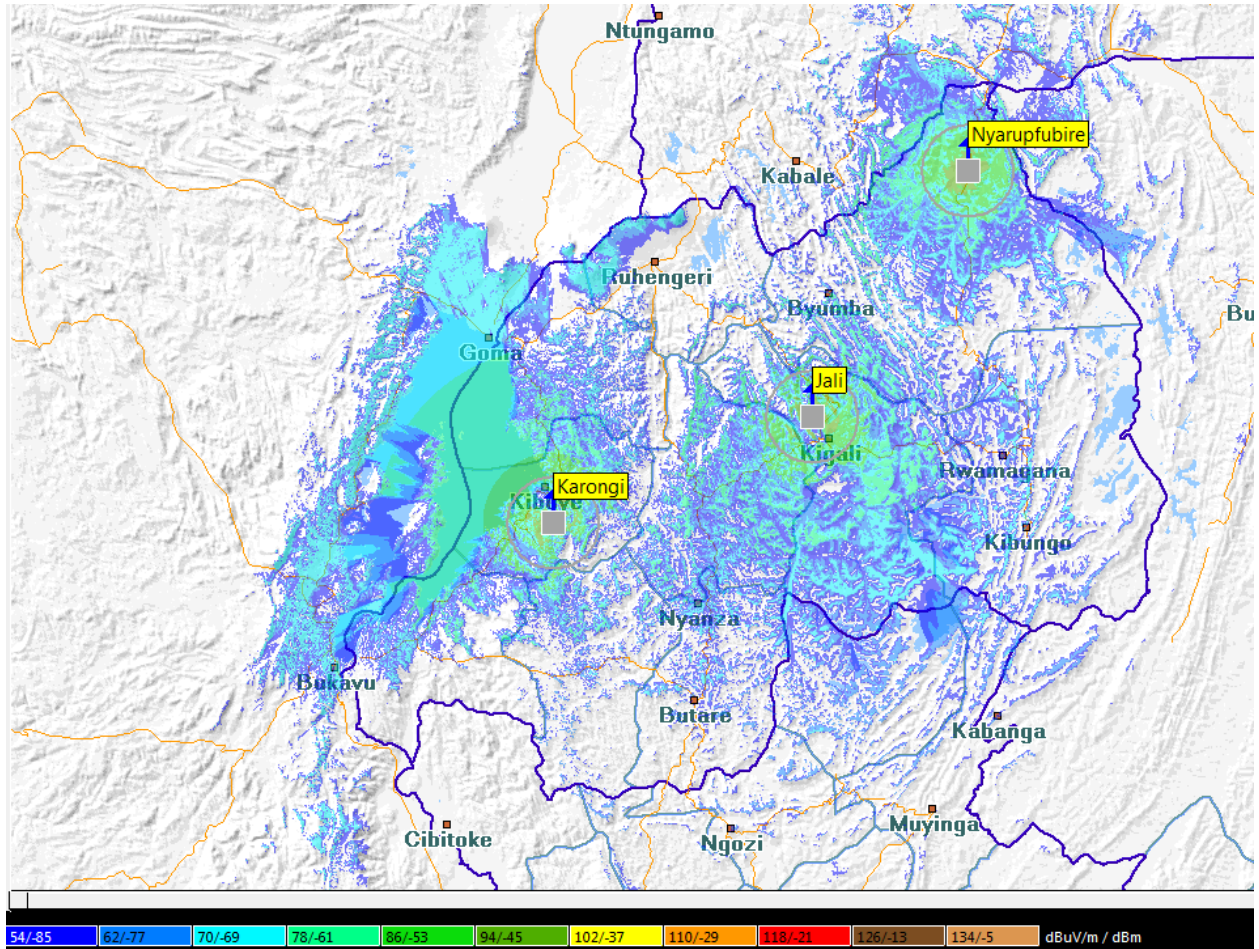

2. The coverage of FM radio stations on maps

The coverage analysis was done using the parameters assigned in the licenses and below are the general parameters assigned;

- Antenna height above ground level: 50m
- Signal type: FM Stereo for Radio
- Transmitter power: 1 KW
- Antenna gain: 8 dBi
- Propagation model: Fresnel method

Image 1: Approximate coverage of Radio Rwanda

Image 2: Approximate coverage of Radio Maria

Image3: Approximate coverage of KT Radio

Image 5: Approximate coverage of Radio10 FM

Image 6: Approximate coverage of Radio Flash FM

Image 7: Approximate coverage of Voice of Hope Radio

Image 8: Approximate coverage of Salus Radio

Image 9: Approximate coverage of FM stations with one transmitter of 1 KW in Kigali (Jali site)

(City Radio, Isango star, K-FM, Huguka Radio, Radio one, Authentic, Inkoramutima Radio, Voice of Africa, Imanzi Radio, Kiss FM, Royal FM, Hot FM, Radio Umucyo, Voice of America, Fine FM, Life radio, Sana Radio, Vision Radio & RFI).