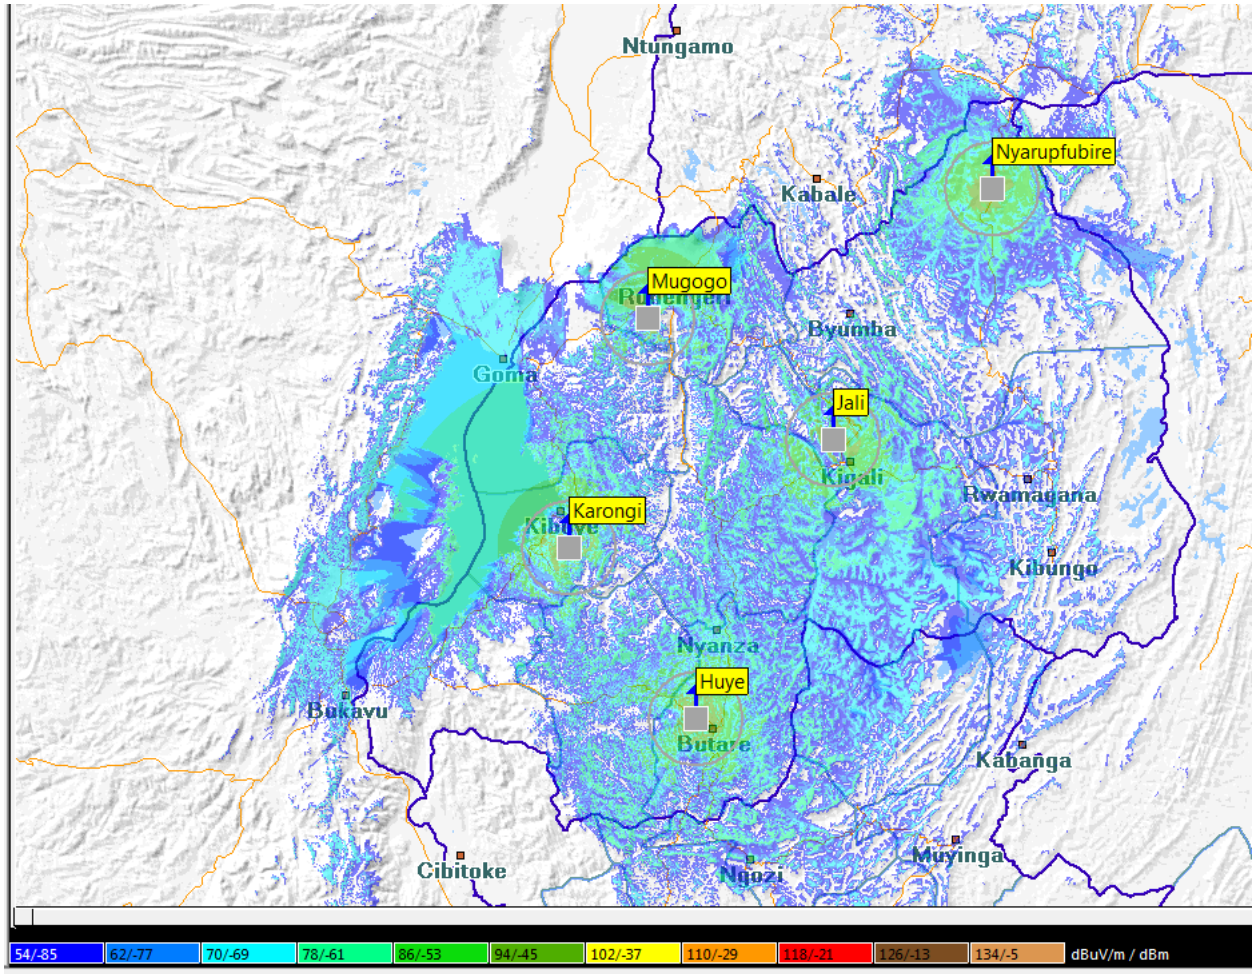

2. The coverage of FM radio stations on maps

The coverage analysis was done using the parameters assigned in the licenses and below are the general parameters assigned;

- Antenna height above ground level: 50m
- Signal type: FM Stereo for Radio
- Transmitter power: 1 KW
- Antenna gain: 8 dBi
- Propagation model: Fresnel method

Image 1: Approximate coverage of Radio Rwanda

Image 2: Approximate coverage of Radio Maria

Image3: Approximate coverage of KT Radio

Image 5: Approximate coverage of Radio10 FM

Image 6: Approximate coverage of Radio Flash FM

Image 7: Approximate coverage of Voice of Hope Radio

Image 8: Approximate coverage of Salus Radio

Image 9: Approximate coverage of FM stations with one transmitter of 1 KW in Kigali (Jali site)

(City Radio, Isango star, K-FM, Huguka Radio, Radio one, Authentic, Inkoramutima Radio, Voice of Africa, Imanzi Radio, Kiss FM, Royal FM, Hot FM, Radio Umucyo, Voice of America, Fine FM, Life radio, Sana Radio, Vision Radio & RFI).