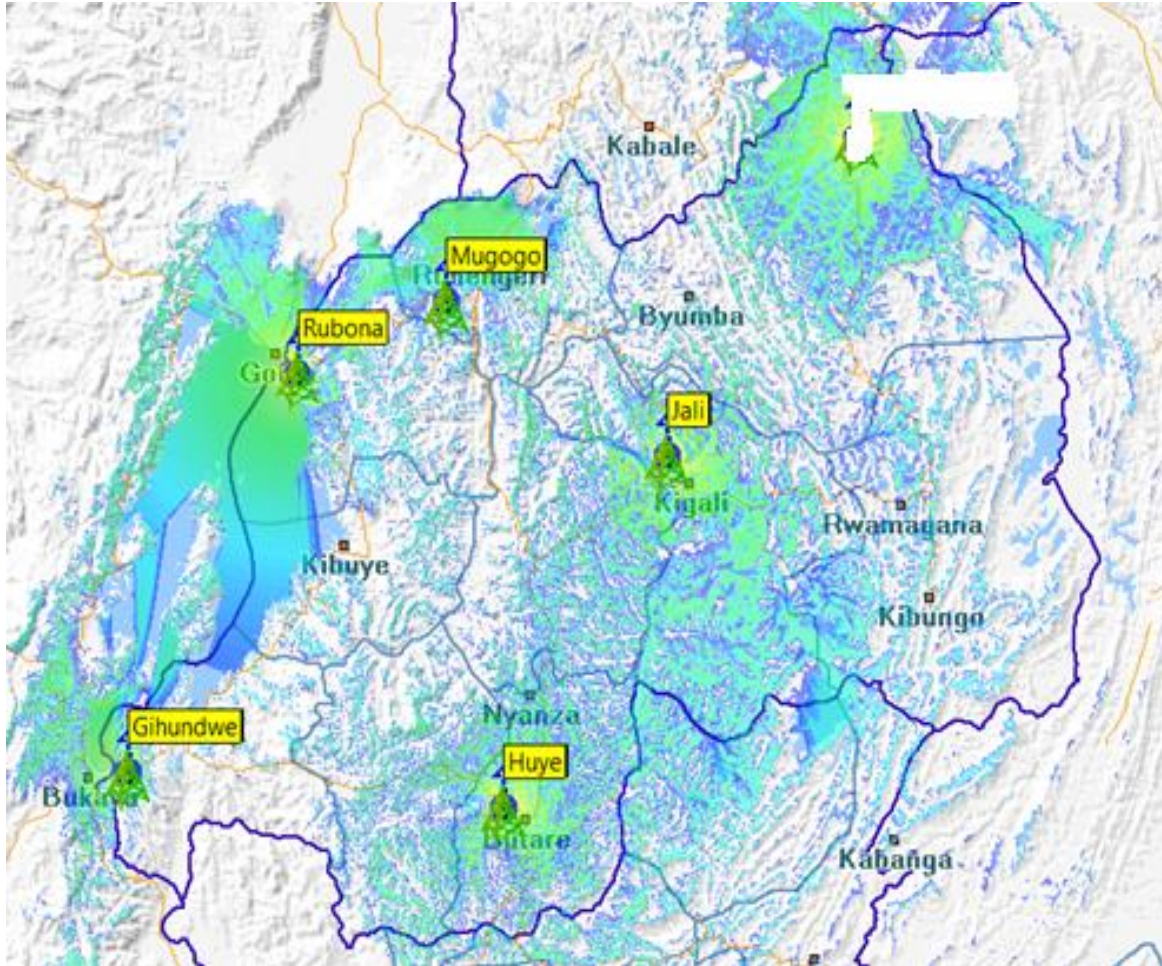

Image 10: Approximate coverage of Isangano radio

Image 11: Approximate Radio coverage for Ishingiro Radio

Image 12: Approximate Radio coverage for Izubas radio

Fig2: PANAFRICA Network Group Ltd Digital TV Network Coverage

TV STATIONS CARRIED IN EACH SIGNAL DISTRIBUTOR'S NETWORK

a) TV stations at RBA Network

1. Rwanda Television(RTV)
2. Isango Star TV
3. TV One
4. Flash TV
5. Big Television Network (BTN) TV
6. France 24 French
7. France 24 English
8. Pacis TV
9. KC2
10. TV5 Monde
11. Goodrich TV
12. Izuba TV