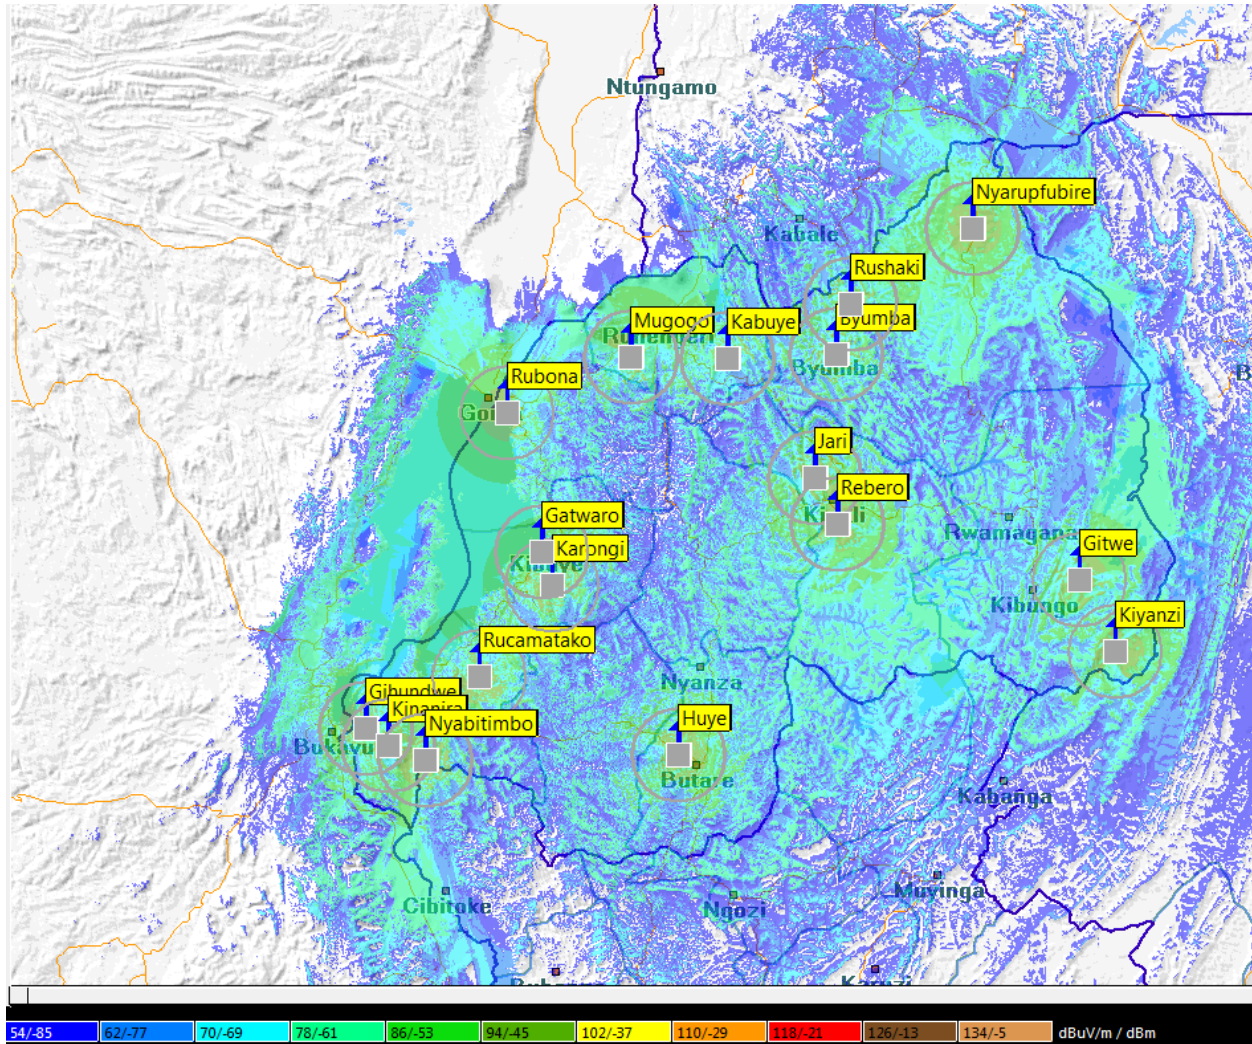

2. The coverage of FM radio stations on maps

The coverage analysis was done using the parameters assigned in the licenses and below are the general parameters assigned;

- Antenna height above ground level: 50m
- Signal type: FM Stereo for Radio
- Transmitter power: 1 KW
- Antenna gain: 8 dBi
- Propagation model: Fresnel method

Image 1: Approximate coverage of Radio Rwanda

Image 2: Approximate coverage of Radio Maria

Image3: Approximate coverage of KT Radio

Image 5: Approximate coverage of Radio10 FM

Image 6: Approximate coverage of Radio Flash FM

Image 7: Approximate coverage of Voice of Hope Radio

Image 8: Approximate coverage of Salus Radio

Image 9: Approximate coverage of FM stations with one transmitter of 1 KW in Kigali (Jali site)

(City Radio, Isango star, K-FM, Huguka Radio, Radio one, Authentic, Inkoramutima Radio, Voice of Africa, Imanzi Radio, Kiss FM, Royal FM, Hot FM, Radio Umucyo, Voice of America, Fine FM, Life radio, Sana Radio, Vision Radio & RFI).