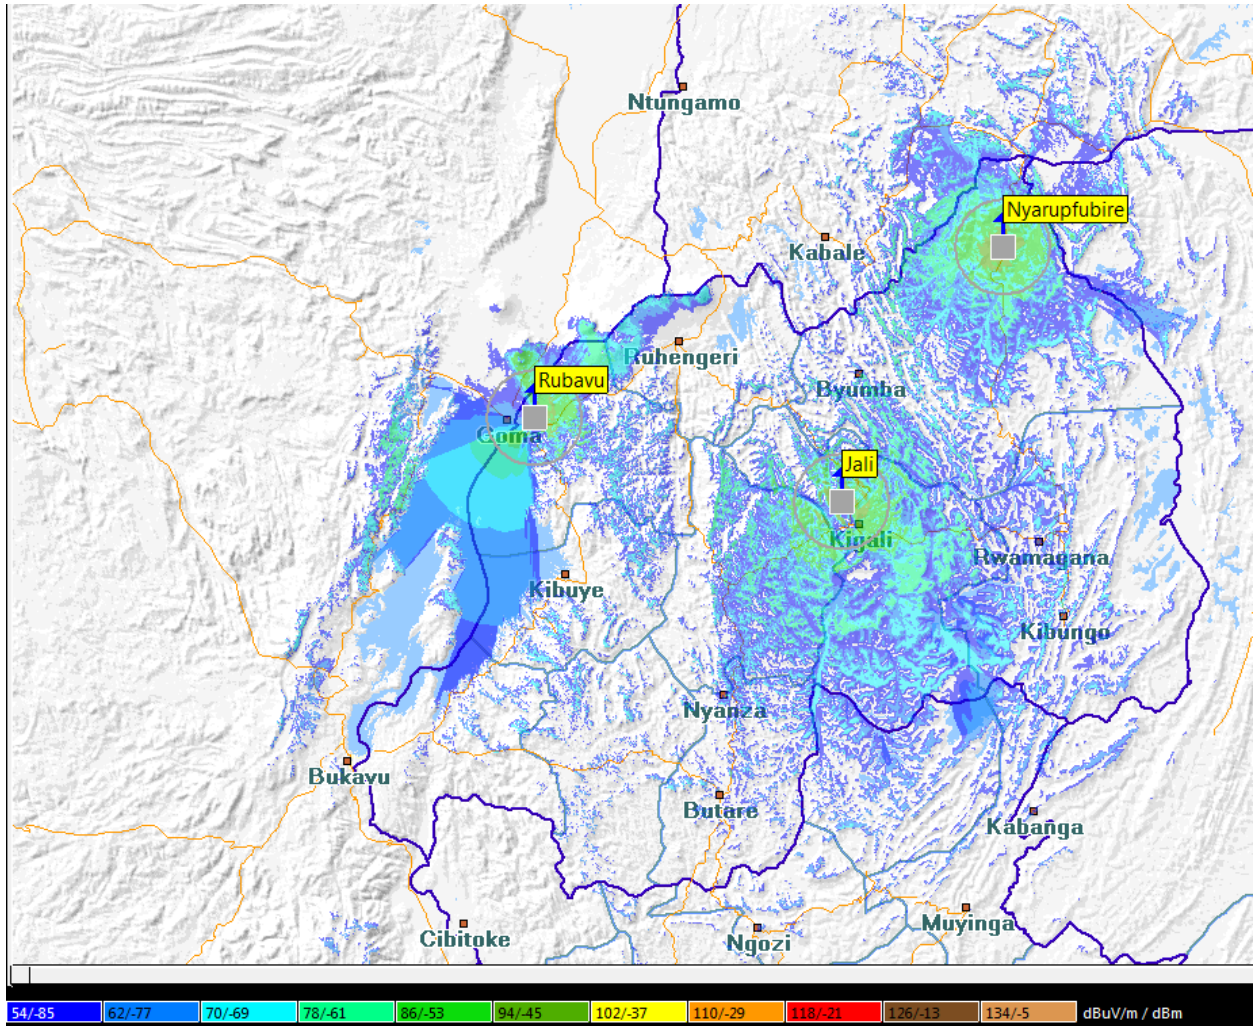

2. The coverage of FM radio stations on maps

The coverage analysis was done using the parameters assigned in the licenses and below are the general parameters assigned;

- Antenna height above ground level: 50m
- Signal type: FM Stereo for Radio
- Transmitter power: 1 KW
- Antenna gain: 8 dBi
- Propagation model: Fresnel method

Image 1: Approximate coverage of Radio Rwanda

Image 2: Approximate coverage of Radio Maria

Image3: Approximate coverage of KT Radio

Image 5: Approximate coverage of Radio10 FM

Image 6: Approximate coverage of Radio Flash FM

Image 7: Approximate coverage of Voice of Hope Radio

Image 8: Approximate coverage of Salus Radio

Image 9: Approximate coverage of FM stations with one transmitter of 1 KW in Kigali (Jali site)

(City Radio, Isango star, K-FM, Huguka Radio, Radio one, Authentic, Inkoramutima Radio, Voice of Africa, Imanzi Radio, Kiss FM, Royal FM, Hot FM, Radio Umucyo, Voice of America, Fine FM, Life radio, Sana Radio, Vision Radio & RFI).