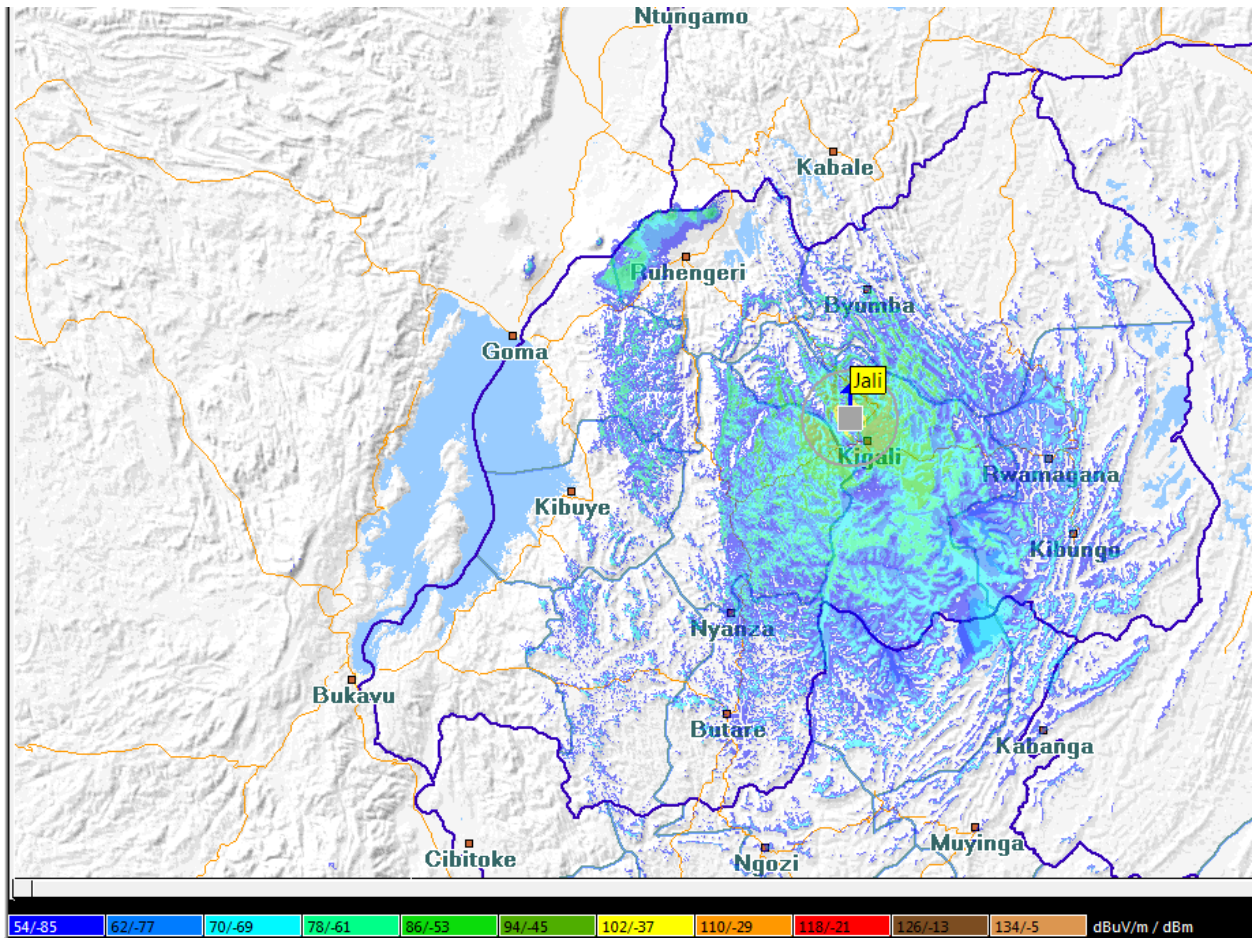

Image 1: Approximate coverage of Radio Rwanda

Image 2: Approximate coverage of Radio Maria

Image3: Approximate coverage of KT Radio

Image 5: Approximate coverage of Radio10 FM

Image 6: Approximate coverage of Radio Flash FM

Image 7: Approximate coverage of Voice of Hope Radio

Image 8: Approximate coverage of Salus Radio

Image 9: Approximate coverage of FM stations with one transmitter of 1 KW in Kigali (Jali site)

(City Radio, Isango star, K-FM, Huguka Radio, Radio one, Authentic, Inkoramutima Radio, Voice of Africa, Imanzi Radio, Kiss FM, Royal FM, Hot FM, Radio Umucyo, Voice of America, Fine FM, Life radio, Sana Radio, Vision Radio & RFI).