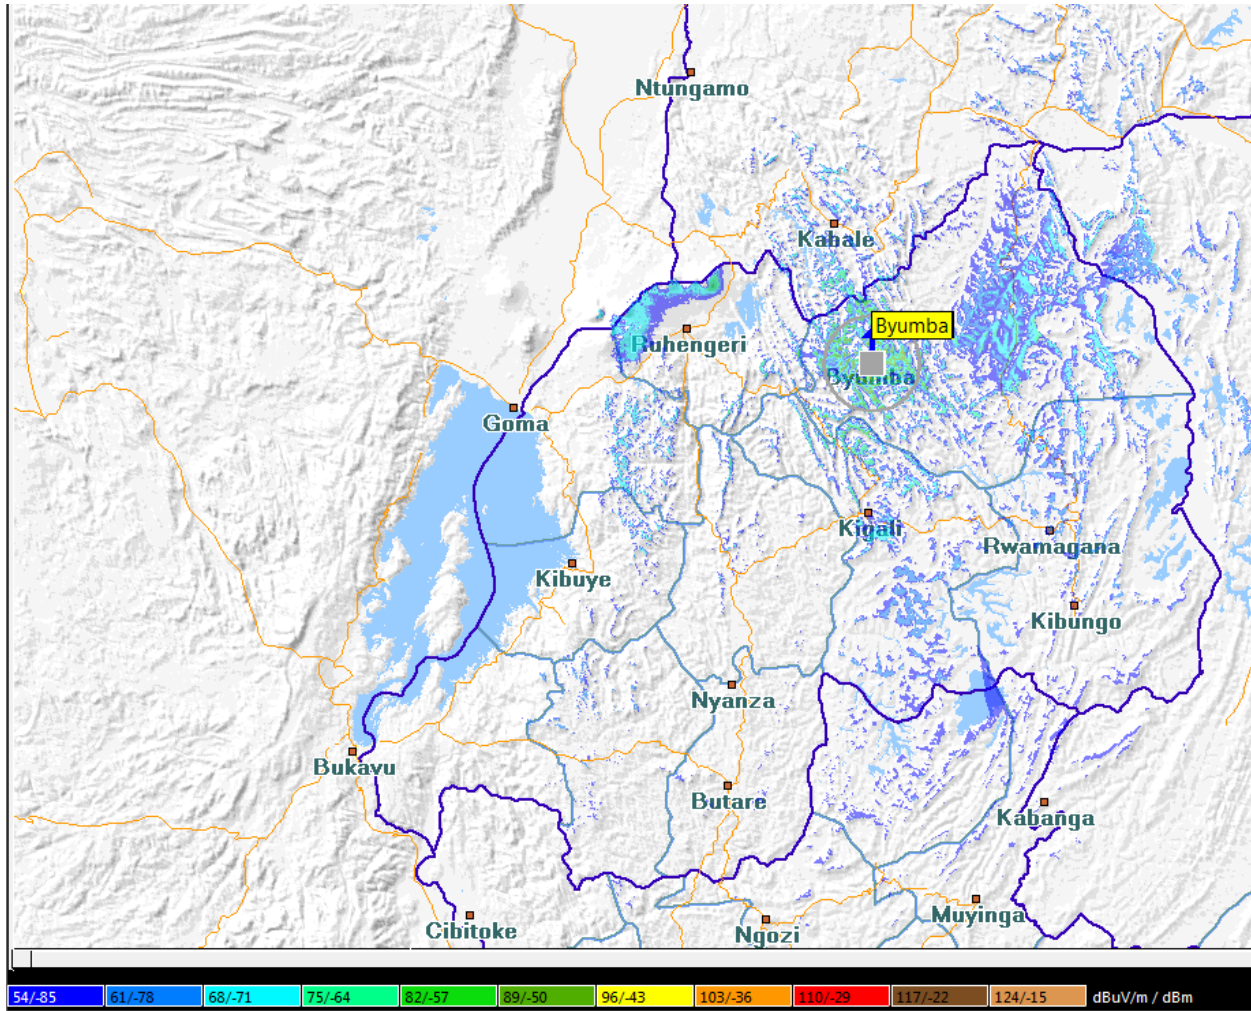

Image 10: Approximate coverage of Isangano radio

Image 11: Approximate Radio coverage for Ishingiro Radio

Image 12: Approximate Radio coverage for Izubas radio

Fig2: PANAFRICA Network Group Ltd Digital TV Network Coverage