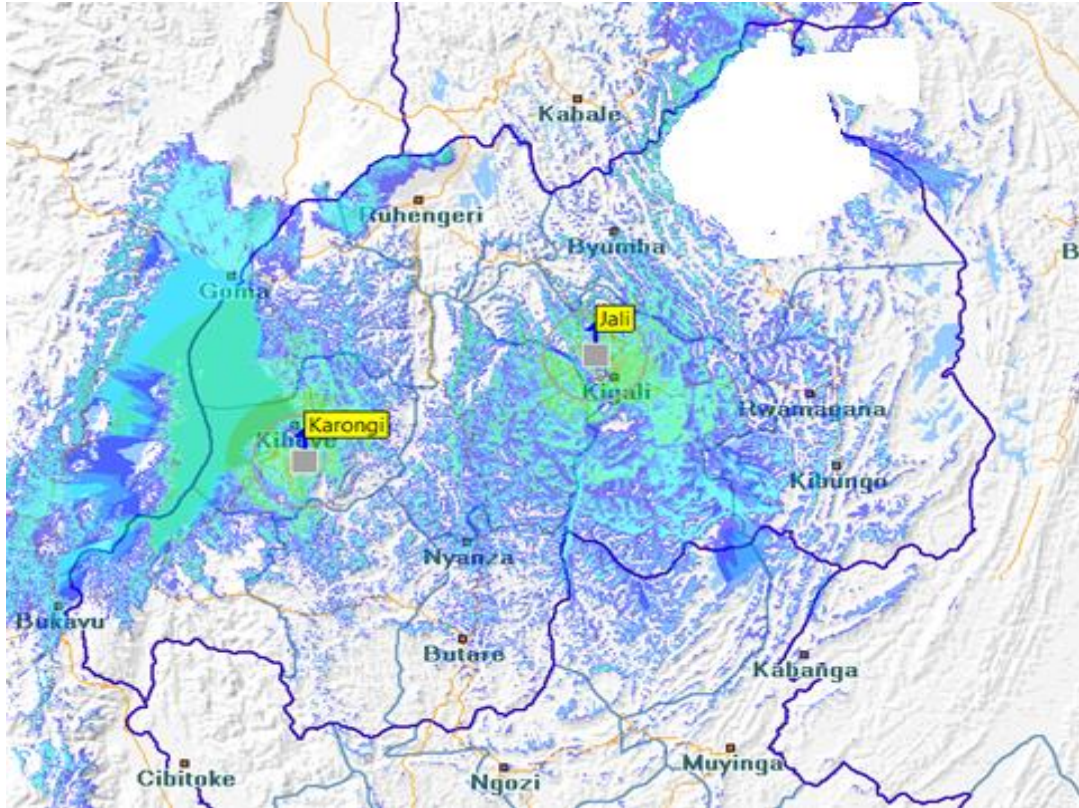

Image 1: Approximate coverage of Radio Rwanda

Image 2: Approximate coverage of Radio Maria

Image3: Approximate coverage of KT Radio

Image 5: Approximate coverage of Radio10 FM

Image 6: Approximate coverage of Radio Flash FM

Image 7: Approximate coverage of Voice of Hope Radio

Image 8: Approximate coverage of Salus Radio

Image 9: Approximate coverage of FM stations with one transmitter of 1 KW in Kigali (Jali site)

(City Radio, Isango star, K-FM, Huguka Radio, Radio one, Authentic, Inkoramutima Radio, Voice of Africa, Imanzi Radio, Kiss FM, Royal FM, Hot FM, Radio Umucyo, Voice of America, Fine FM, Life radio, Sana Radio, Vision Radio & RFI).