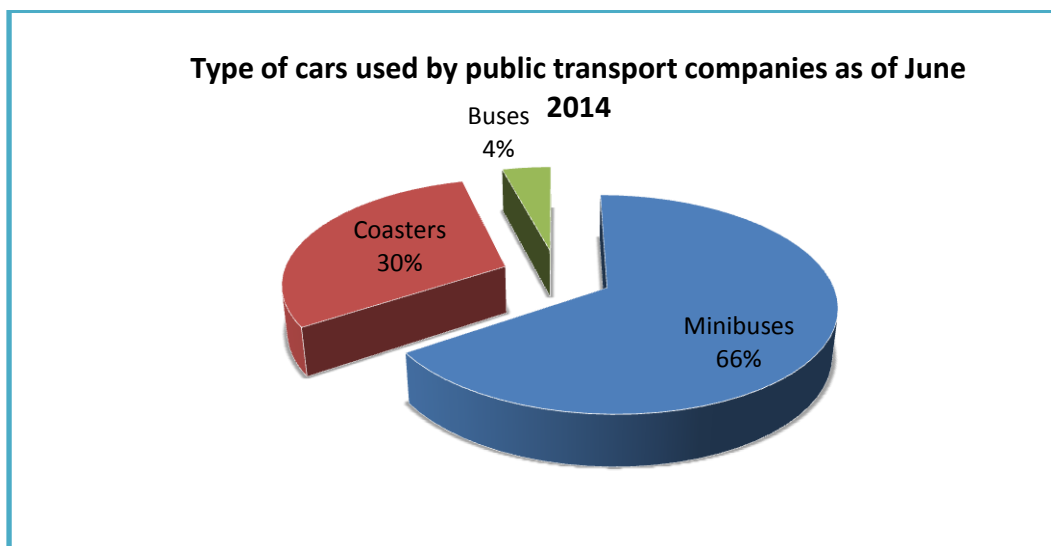

In the second quarter they were 48 licensed operators se operating within the borders of. They use 3022 cars of different categories; these include 2,020 minibuses, 931 Coasters and 53 buses.

Cars are classified depending on their transportation capacity as follows;

1. Cars with a capacity of transporting 15-19 persons was considered to be a Minibus;
2. Cars with capacity of transporting 20-34 persons was considered to be a Coaster;
3. All cars with a capacity of transporting more than 35 persons were considered to be buses.

Table 3: Public Transport Cross border Companies

	COMPANY NAME	Buses
1	TRINITY TRANSPORTERS & DISTRIBUTERS COMPANY LTD	8
2	JAKOBU ENTERPRISES LTD	20
3	KAMPALA COACHES LTD	6
4	GAAGA COACH LTD	5
5	CROSS COUNTRY TRANSPORT COMPANY LTD	7
6	BABY COACH	8
7	SIMBA COACHES LTD	3
	Total	57

As of June 2014, all cross boarder companies use only buses in transportation of persons. This is mainly due to their efficiency in transportation of many passengers.

Figure 1: Types of cars used by transport companies and cooperatives in Rwanda

The commonly used cars used by transport companies and cooperatives are minibuses which have the largest market share of 66%, followed by coasters which have the market share of 30% and the least used cars used are buses with a market share of 4%.