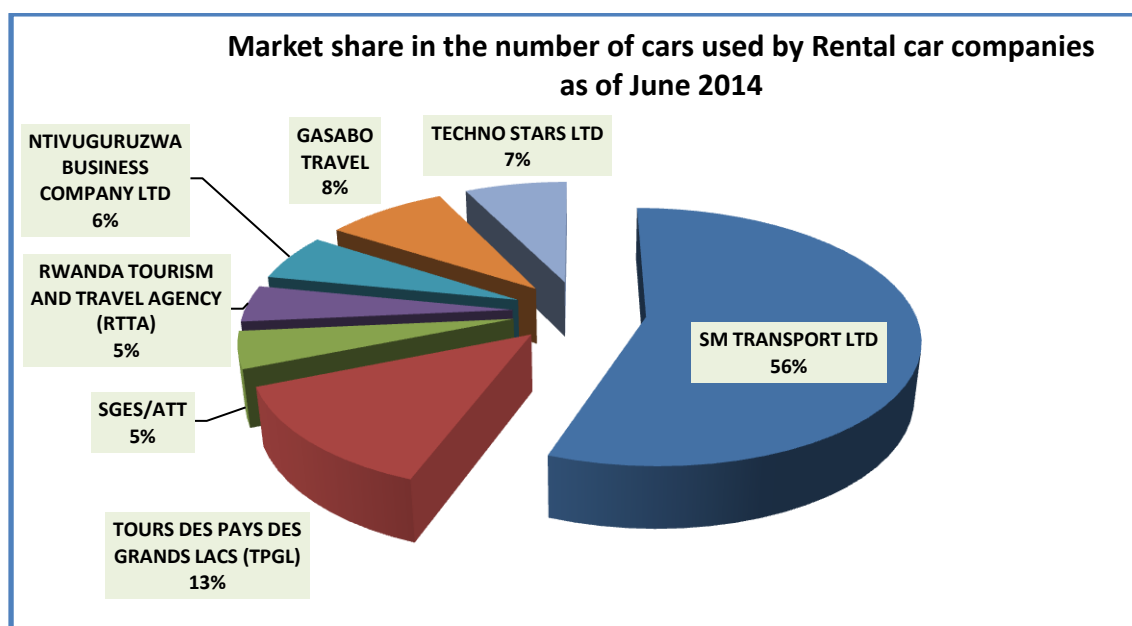

RENTAL CAR HIRES AND TAXI CABS COMPANIES AND COOPERATIVES

Table 4: Rental car transport service companies

	COMPANY NAME	Number of Cars
1	GORILLAND SAFARIS LTD	11
2	SM TRANSPORT LTD	84
3	TOURS DES PAYS DES GRANDS LACS (TPGL)	20
4	SGES/ATT	7
5	RWANDA TOURISM AND TRAVEL AGENCY (RTTA)	7
6	NTIVUGURUZZA BUSINESS COMPANY LTD	9
7	GASABO TRAVEL	13
8	TECHNO STARS LTD	11
	Total	162

Figure 2: Market share in the number of cars used by special car hire as of June 2014

SM Transport Ltd has the largest market share of 56% in the number of cars used by rental car hire companies, followed by TPGL Company that has 13% market share. Other companies have the share of less than 9%.